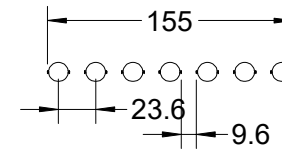

MN5.3.1.1.02 Grate

Model MN5.3
Version 3.1
2018-06-21

C Pemberton-Pigott

Assemble everything flat

Grate Bars

Grate Support Bracket:

See drawing 13 for dimensions