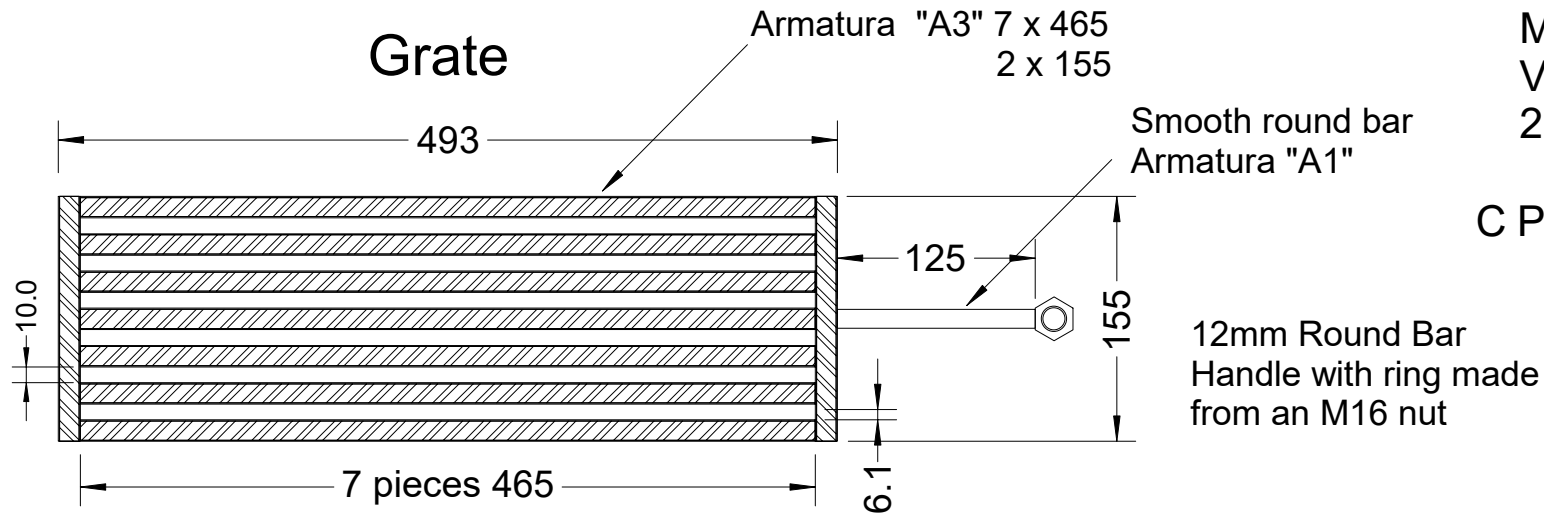

MN5.3.1.1.02 Grate

Model MN5.3
Version 3.1
2018-06-21

C Pemberton-Pigott

Assemble everything flat

Grate Bars

Grate Support Bracket:

See drawing 13 for dimensions