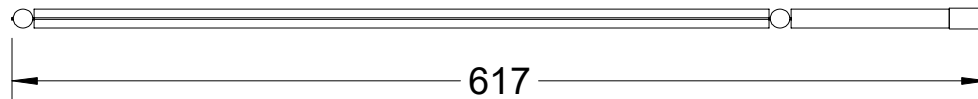

MN5.3.1.1.02 Grate

Model MN5.3
Version 3.1
2018-06-21

C Pemberton-Pigott

Assemble everything flat

Grate Bars

Grate Support Bracket:

See drawing 13 for dimensions